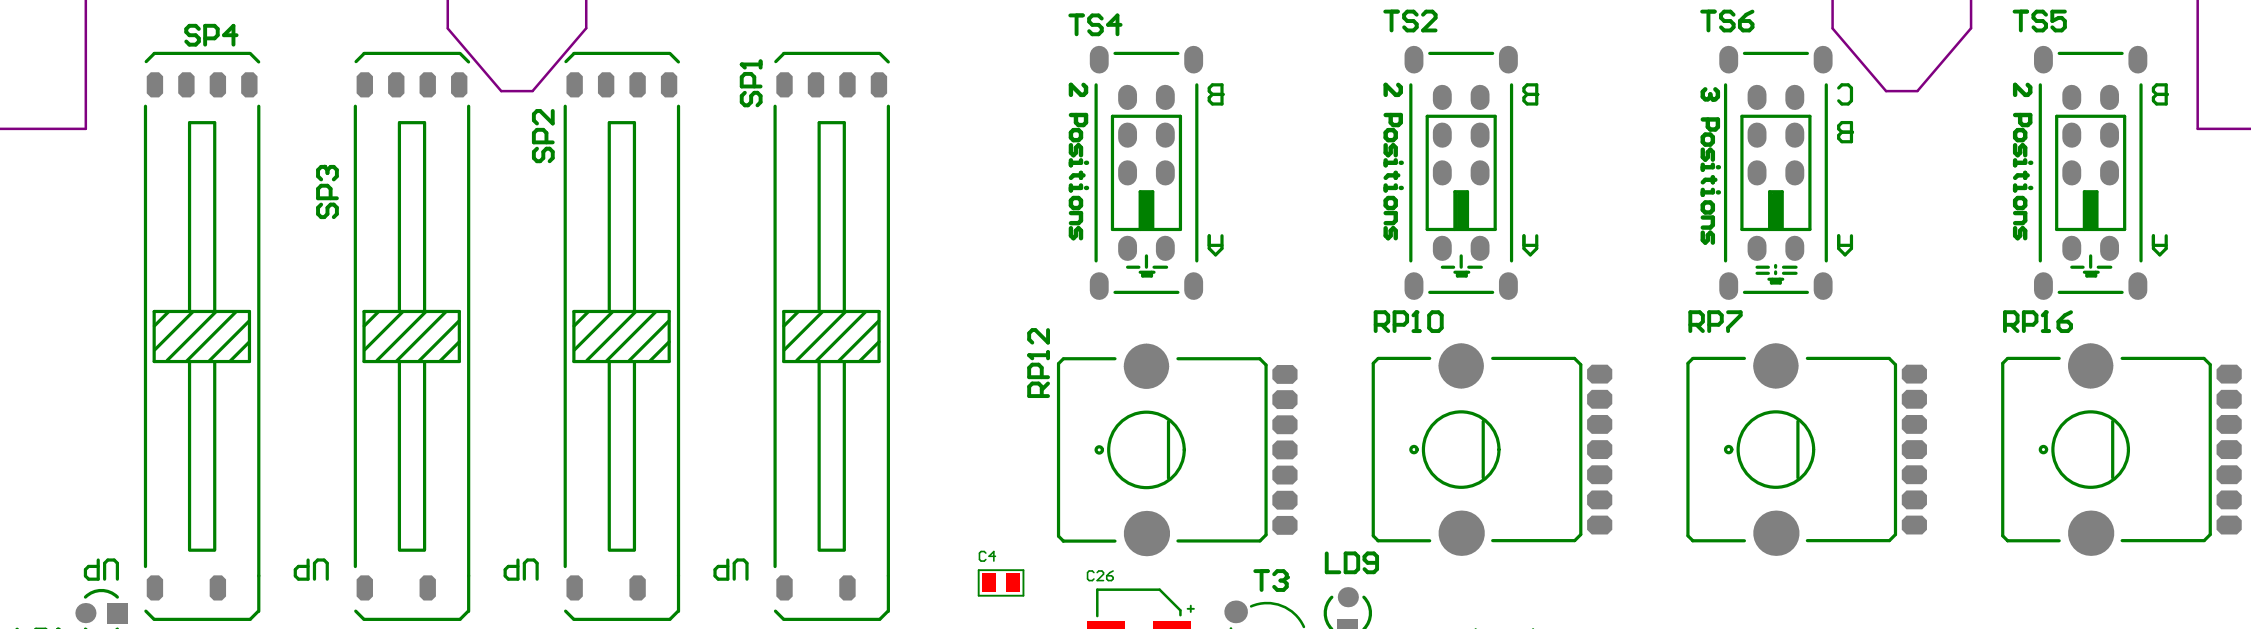

MicroBrute : Analog Board  
CU17001  
ARTURIA  
VERSION B1

# Arturia

MUSICAL INSTRUMENTS

MicroBrute : Analog Board  
CU17001  
ARTURIA