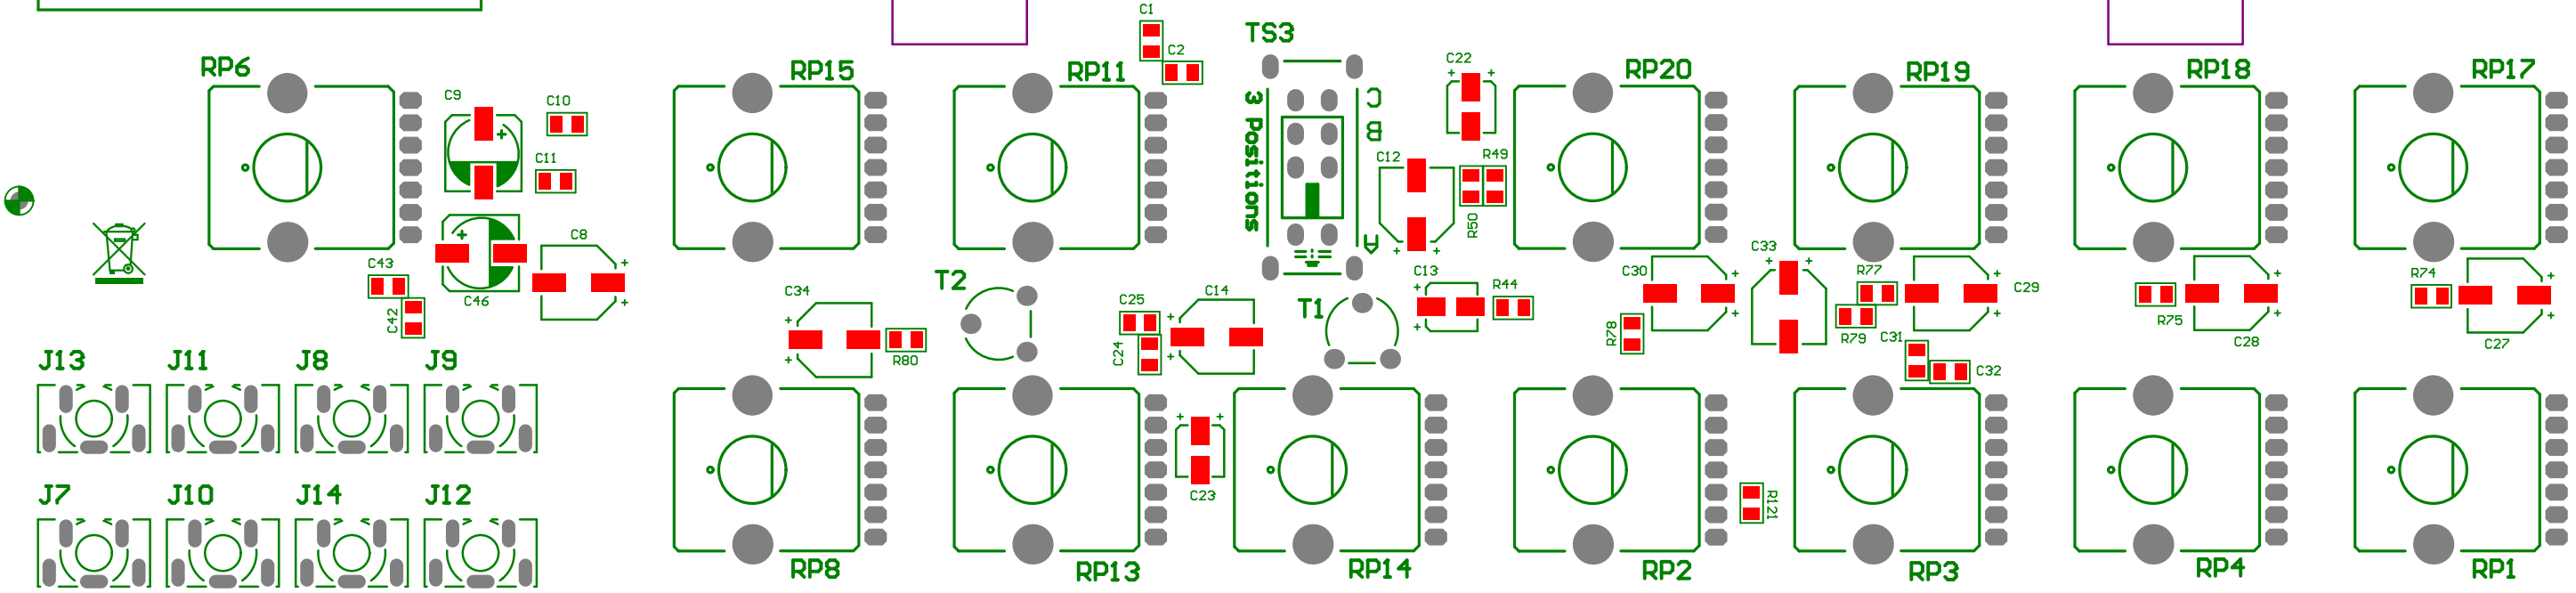

MicroBrute : Analog Board  
CU17001  
ARTURIA  
VERSION B1

# Arturia

MUSICAL INSTRUMENTS

MicroBrute : Analog Board  
CU17001  
ARTURIA