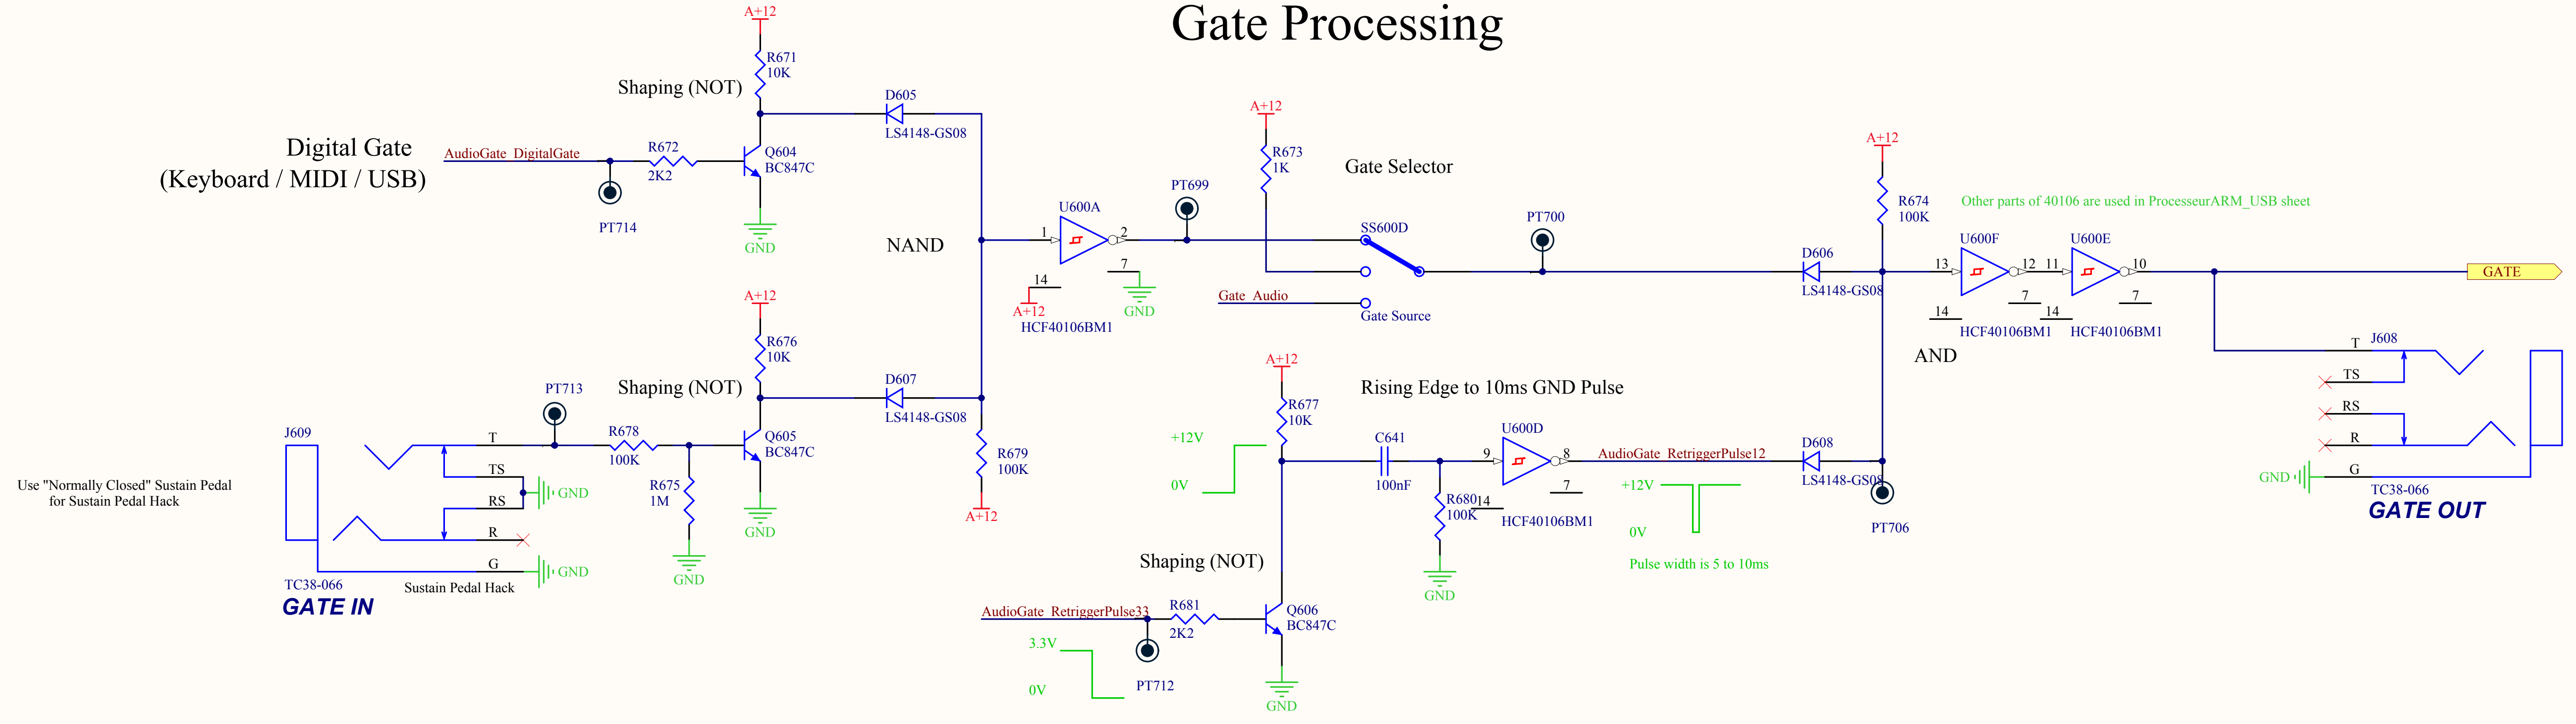

Gate Processing

Digital Gate
(Keyboard / MIDI / USB)

Use "Normally Closed" Sustain Pedal
for Sustain Pedal Hack

Other parts of 40106 are used in ProcessorARM_USB sheet

Audio Gate Detector