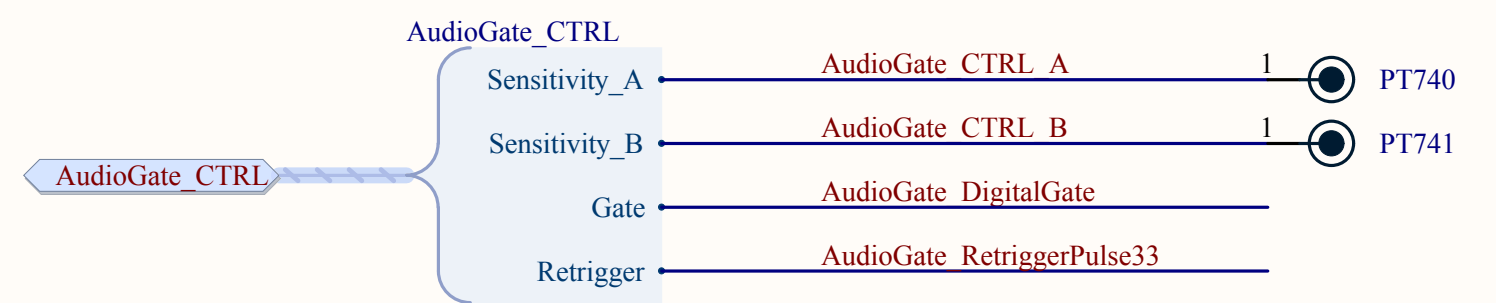

Gate Processing

Digital Gate
(Keyboard / MIDI / USB)

Use "Normally Closed" Sustain Pedal
for Sustain Pedal Hack

Other parts of 40106 are used in ProcessorARM_USB sheet

Audio Gate Detector